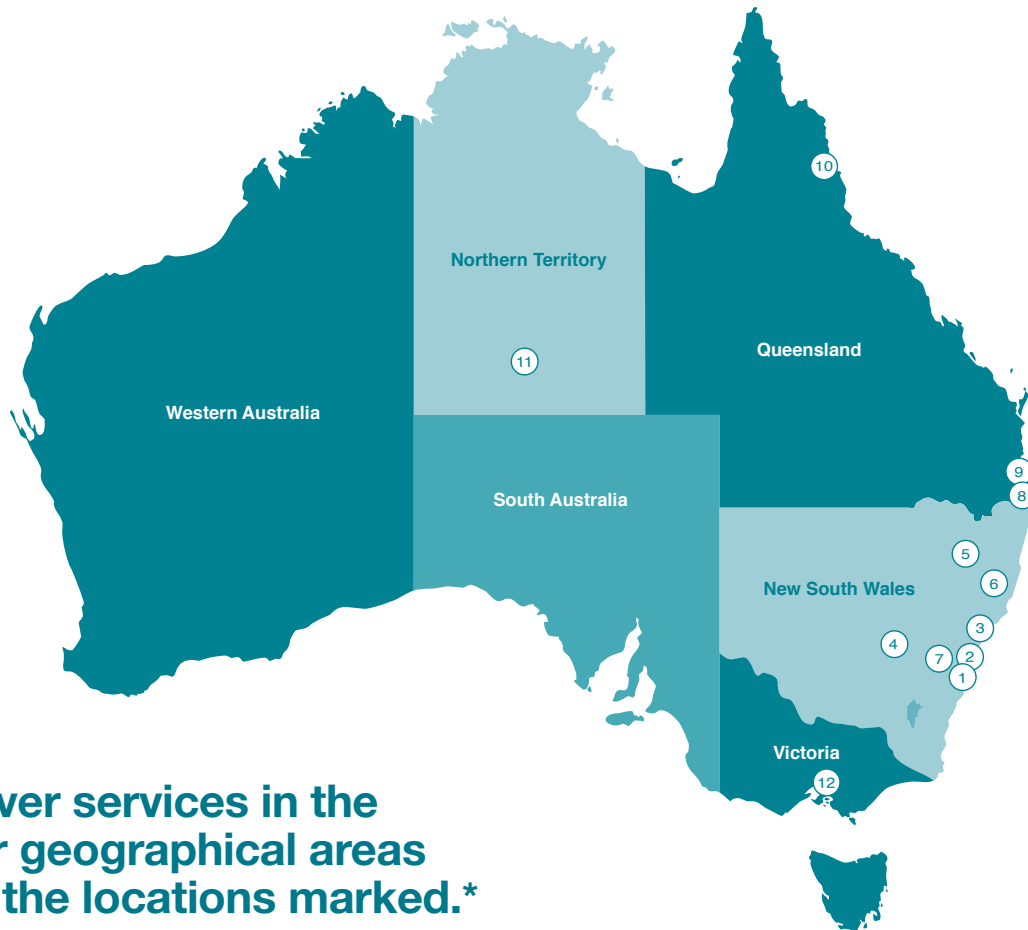

National reach, local solutions

We deliver services in the broader geographical areas around the locations marked.*

NSW

1) Sydney & surrounds

Allambie Heights
Avalon
Bankstown
Bexley
Bondi
Bonnyrigg
Camden
Campbelltown
Fairfield
Forestville
Hurstville
Ingleburn
Little Bay
Liverpool

3) Hunter

Ashtonfield
Carrington
Cessnock
Muswellbrook
Raymond Terrace
Rutherford/Maitland
Singleton
Woodberry

4) Central West

Bathurst
Lithgow
Mudgee

Orange
Parkes

5) New England

Armidale
Inverell
Moree
Tamworth
Tenterfield

6) Mid North Coast

Kempsey
Moss Vale

7) Southern Highlands

8) Brisbane & surrounds
Beenleigh
Browns Plains

QLD

Logan Central
Strathpine
West End

9) Gold Coast

Labrador
Nerang
Upper Coomera

10) Far North Queensland

Cairns
Edmonton
Gordonvale

NT

11) Alice Springs

VIC

12) Melbourne

*Locations are as at 30 June 2011, visit our website for more information about our services.